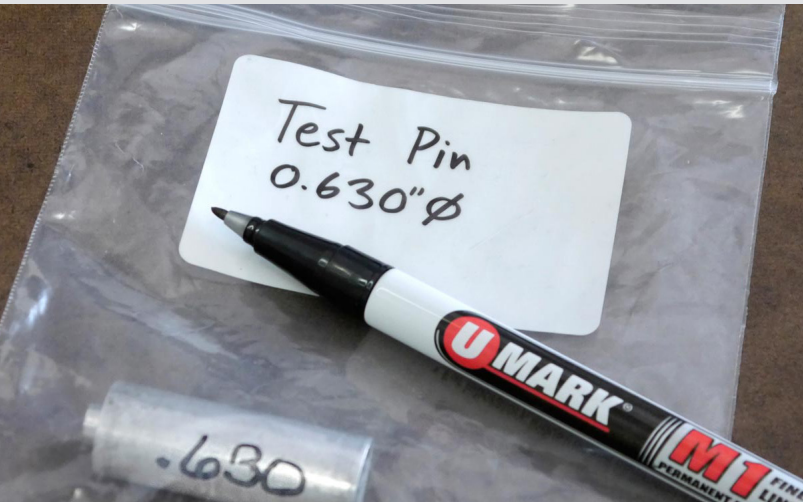

# M1 FINE LINE MARKER

1 mm Nylon Tip  
For Precise Marking

Easy to Hold 7/16" Aluminum Barrel

Permanent Ink Dries in 5 Seconds

Extended Cap-Off time  
(re-capping required)

★ Ideal for Packaging • Laboratory  
Plastics • Shipping • Warehouse

# M15 BROAD TIP

15 mm Chisel Tip  
Makes Bold Marks

Huge 1" Aluminum Barrel

Large 22 ml  
Supply of  
Quick-Drying  
Permanent Ink

★ Ideal for Posters • Signs • Packaging  
Arts & Crafts

11501 ● Black

11502 ● Blue