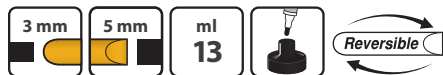

100P Industrial Paint Marker

10201	Black	10206	Yellow	10212	Violet
10202	Blue	10207	Orange	10213	Light Blue
10203	Green	10209	Br. Green	10214	Gold
10204	Red	10210	Silver	10215	Brown
10205	White	10211	Pink	10100	HD Bullet Tip

100P Fine Line

10201FL	Black	10206FL	Yellow	10212FL	Violet
10202FL	Blue	10207FL	Orange	10213FL	Light Blue
10203FL	Green	10209FL	Br. Green	10214FL	Gold
10204FL	Red	10210FL	Silver	10215FL	Brown
10205FL	White	10211FL	Pink	10200FL	Fine Line Tip

130P Industrial Paint Marker with Reversible Tip

- A premium marker for industrial jobs, with 30% more industrial paint, a reversible, impact resistant tip and anti-roll cap.
- Durable and hefty 5/8" barrel is designed specifically for professional use.