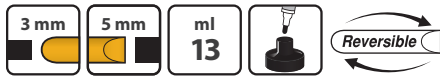

130P Industrial Paint Marker with Reversible Tip